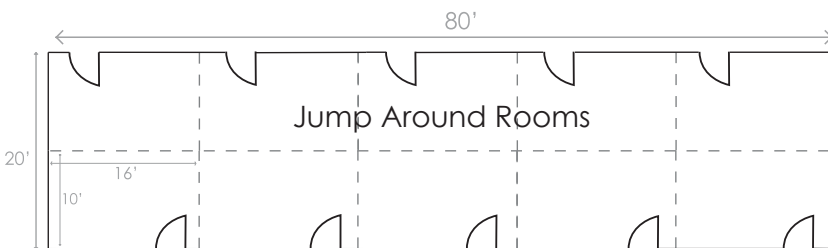

Skybox (A & B)
2nd Floor of Metropolis Resort

Metropolis Rooms (A-D)
Located in Action City

Grand Central
1st Floor of Metropolis Resort
Room 118

Jump Around Rooms (1-10)
Located in Action City

Seating Accommodations Per Listed Setup Style									
Room Name	Square Ft.	Ceiling Height	Banquet	Classroom	Theatre	Conference	Hollow Square	U-Shape	Reception
Skybox	3796	15'	270	200	400	108	90	80	500
Skybox A	765	15'	40	30	80	25	24	20	100
Skybox B	2891	15'	230	170	320	83	66	60	400
Metropolis Rooms	3956	11'	300	212	500	125	100	84	600
Metro A	775	11'	40	30	60	25	14	12	100
Metro B	1075	11'	90	64	160	35	30	26	130
Metro C	1075	11'	90	64	160	35	30	26	130
Metro D	1031	11'	80	54	120	30	26	20	120
Jump Around Rooms	1600	11'	120	84	200	50	38	30	160
Grand Central	337	8' 10"				18			