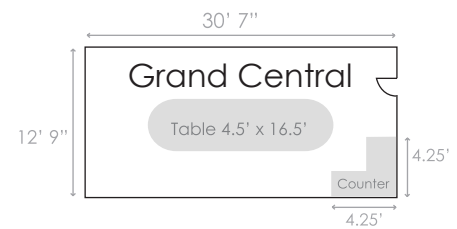

Skybox (A & B)
2nd Floor of Metropolis Resort

Metropolis Rooms (A-D)
Located in Action City

Grand Central
1st Floor of Metropolis Resort
Room 118

Jump Around Rooms (1-10)
Located in Action City

Seating Accommodations Per Listed Setup Style									
Room Name	Square Ft.	Ceiling Height	Banquet	Classroom	Theatre	Conference	Hollow Square	U-Shape	Reception
Skybox	3796	15'	270	200	400	108	90	80	500
Skybox A	765	15'	40	30	80	25	24	20	100
Skybox B	2891	15'	230	170	320	83	66	60	400
Metropolis Rooms	3956	11'	300	212	500	125	100	84	600
Metro A	775	11'	40	30	60	25	14	12	100
Metro B	1075	11'	90	64	160	35	30	26	130
Metro C	1075	11'	90	64	160	35	30	26	130
Metro D	1031	11'	80	54	120	30	26	20	120
Jump Around Rooms	1600	11'	120	84	200	50	38	30	160
Grand Central	337	8' 10"				18			