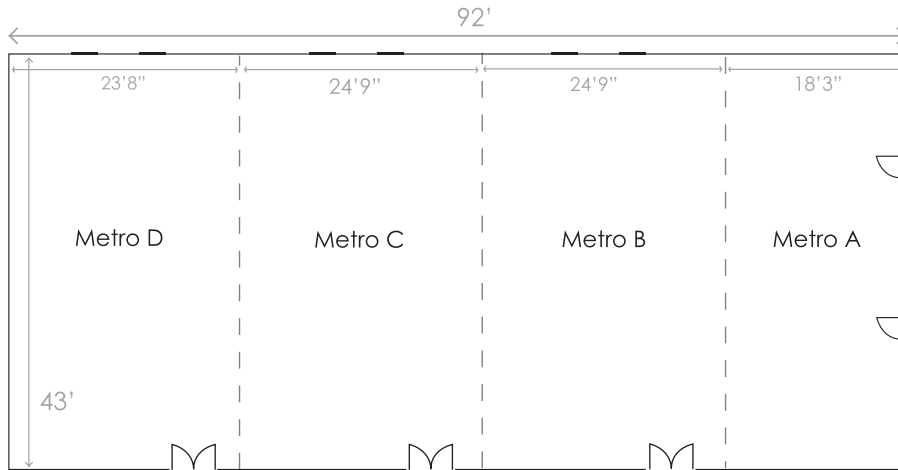

Skybox (A & B)
2nd Floor of Metropolis Resort

Metropolis Rooms (A-D)
Located in Action City

Grand Central
1st Floor of Metropolis Resort
Room 118

Jump Around Rooms (1-10)
Located in Action City

Seating Accommodations Per Listed Setup Style									
Room Name	Square Ft.	Ceiling Height	Banquet	Classroom	Theatre	Conference	Hollow Square	U-Shape	Reception
Skybox	3796	15'	270	200	400	108	90	80	500
Skybox A	765	15'	40	30	80	25	24	20	100
Skybox B	2891	15'	230	170	320	83	66	60	400
Metropolis Rooms	3956	11'	300	212	500	125	100	84	600
Metro A	775	11'	40	30	60	25	14	12	100
Metro B	1075	11'	90	64	160	35	30	26	130
Metro C	1075	11'	90	64	160	35	30	26	130
Metro D	1031	11'	80	54	120	30	26	20	120
Jump Around Rooms	1600	11'	120	84	200	50	38	30	160
Grand Central	337	8' 10"				18			